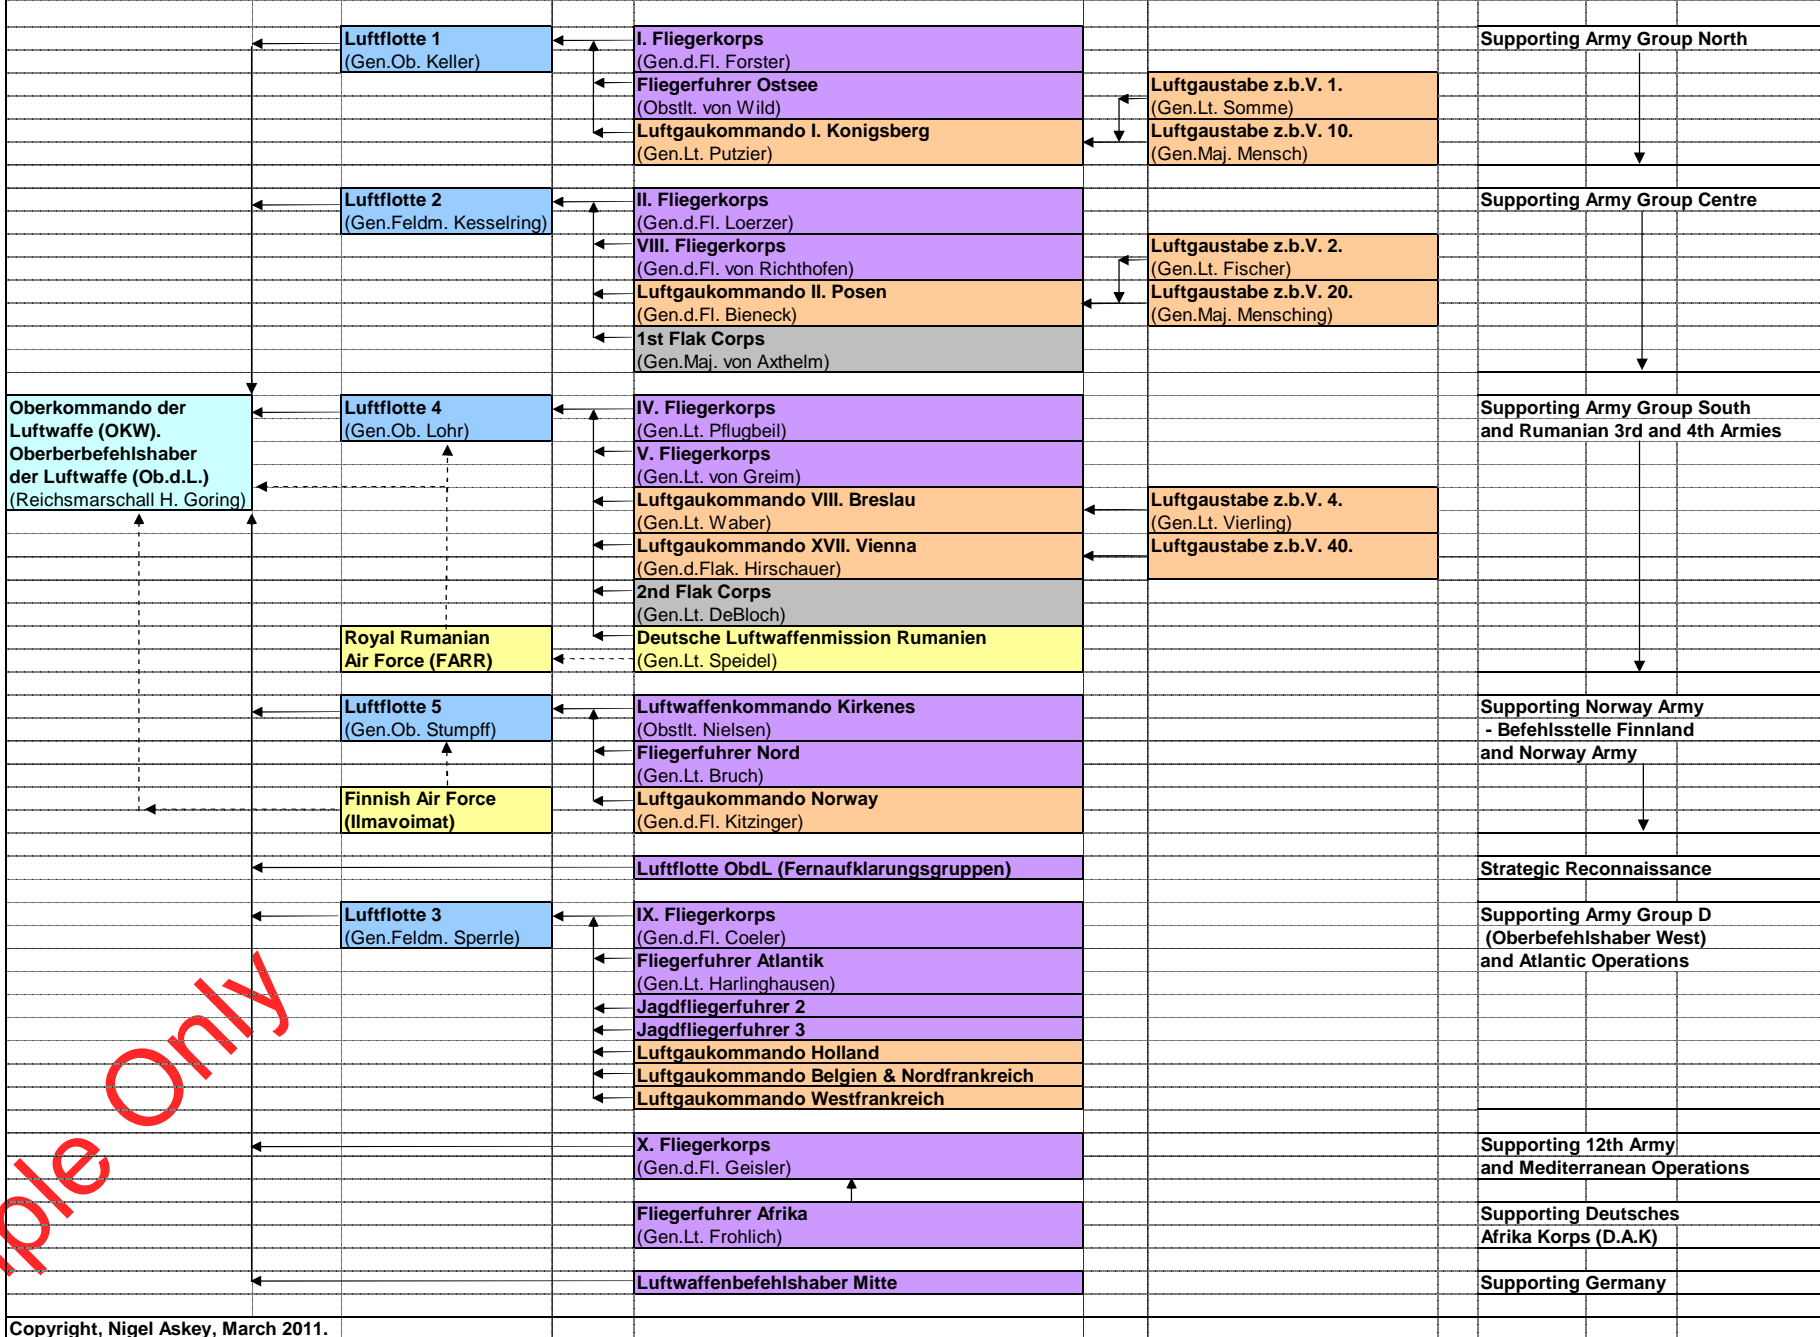

Luftwaffe Higher-Level Organisation and Chain of Command on 21st June 1941

Sample Only